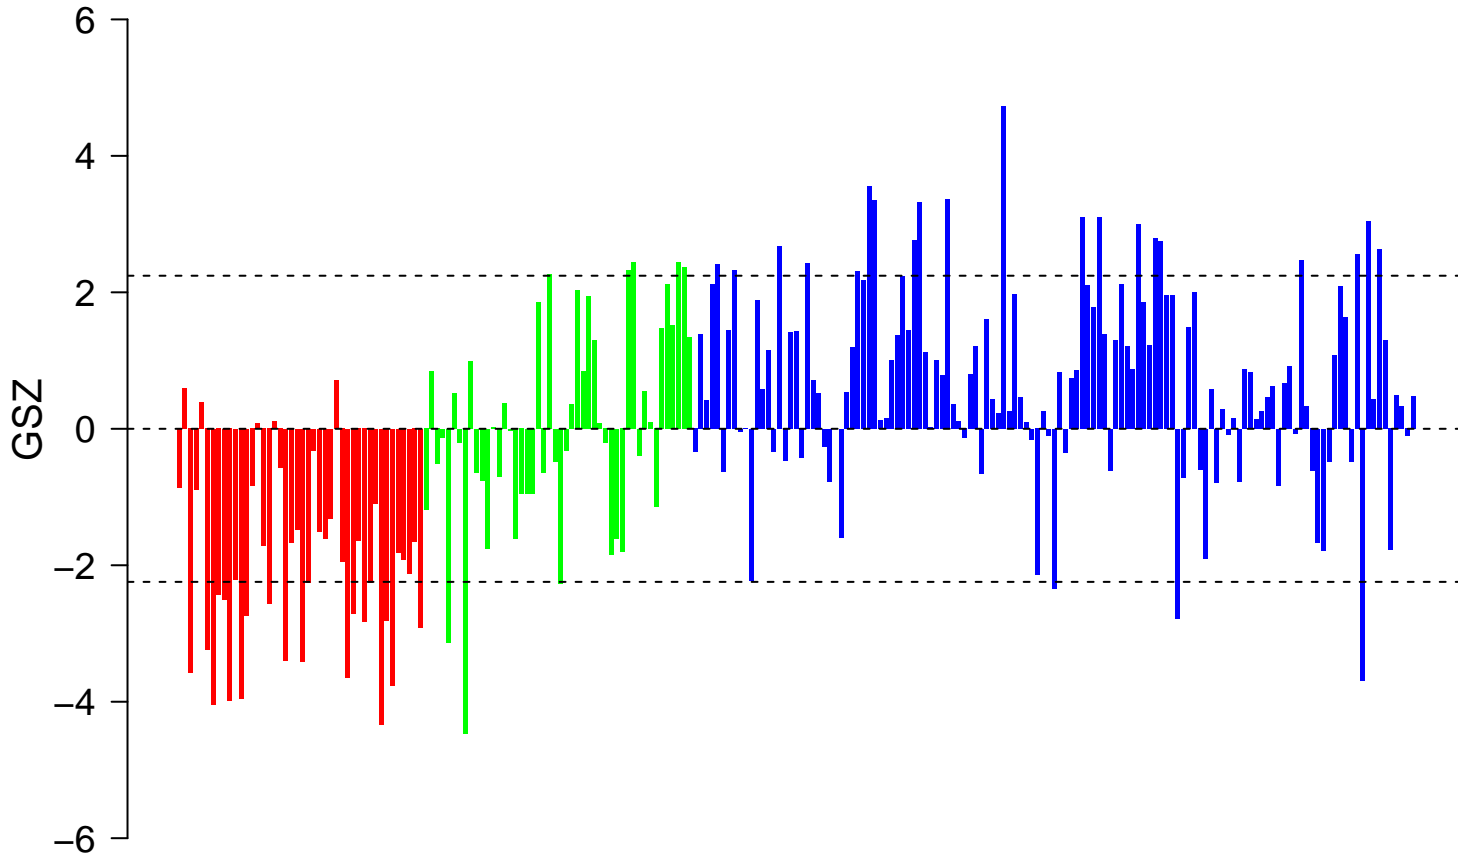

KEGG_ACUTE_MYELOID_LEUKEMIA

KEGG_ACUTE_MYELOID_LEUKEMIA

■ on
■ -
□ off

KEGG_ACUTE_MYELOID_LEUKEMIA