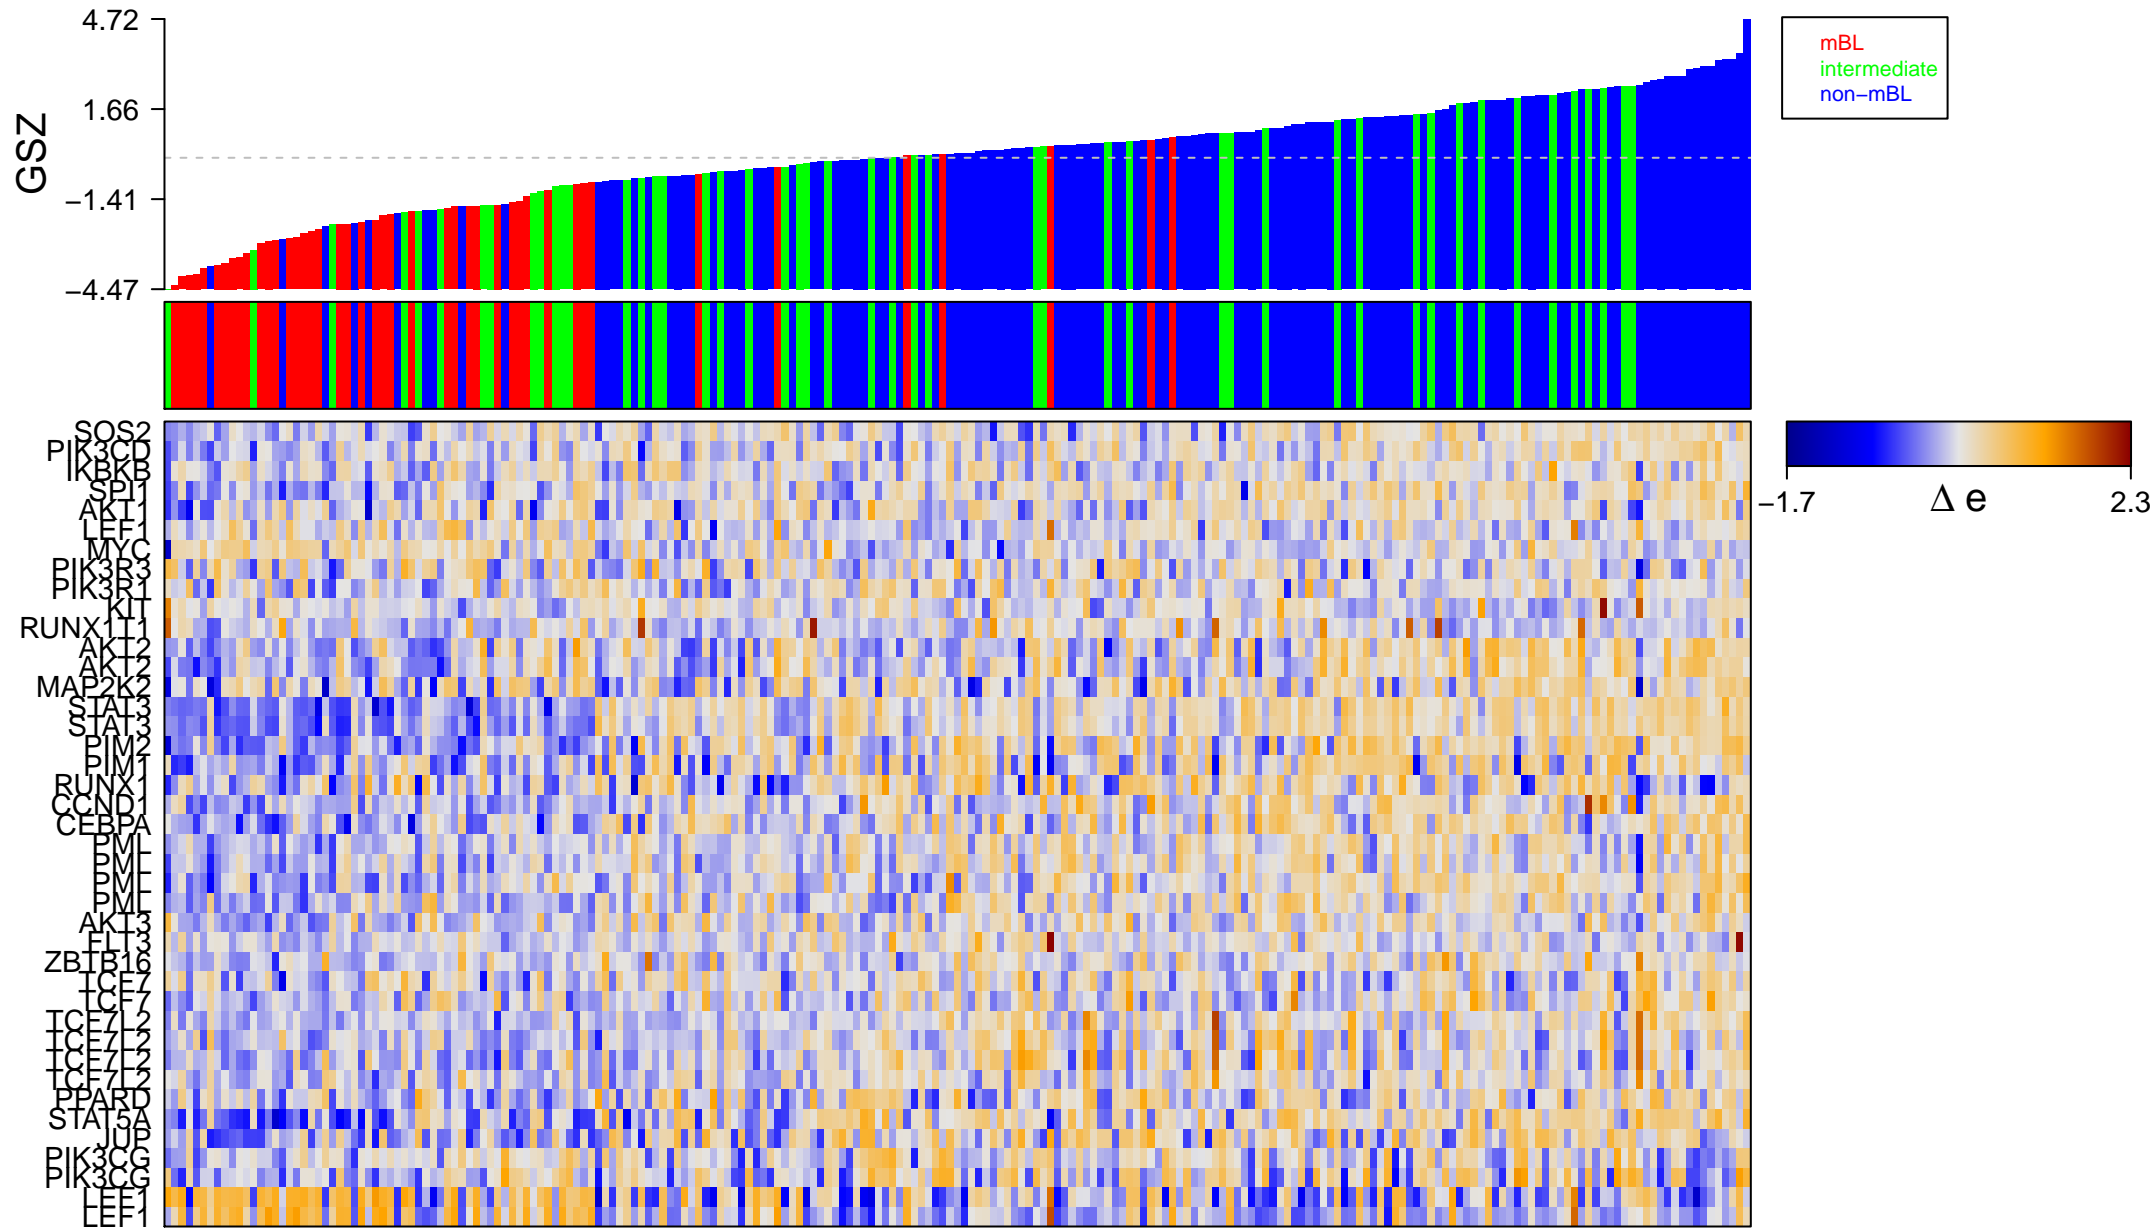

KEGG_ACUTE_MYELOID_LEUKEMIA

KEGG_ACUTE_MYELOID_LEUKEMIA

■ on
■ -
□ off

KEGG_ACUTE_MYELOID_LEUKEMIA